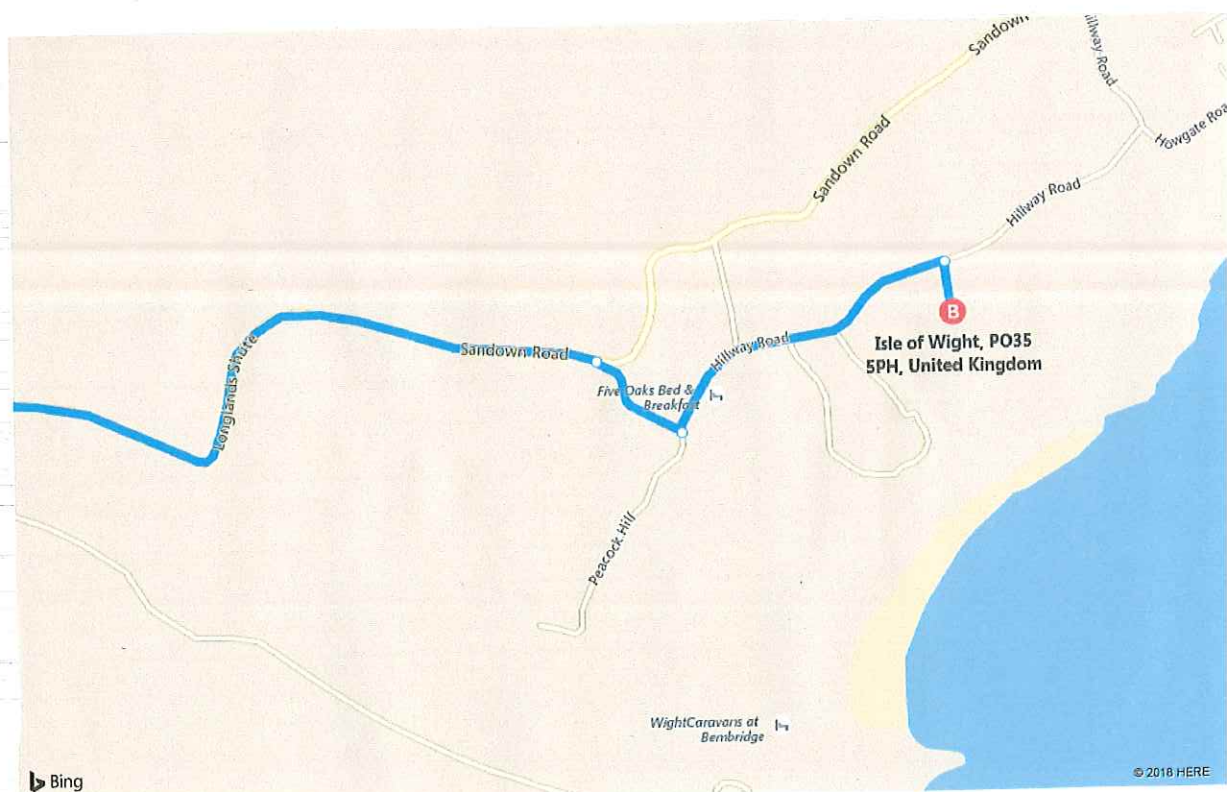

30th April 2018

Dear Parents

Kingswood Residential Monday May 14th to Wednesday May 16th

The residential trip is now only a few weeks away, full payment must be made this week please.

Children will need to be dropped at Kingswood at 10am and collected on Wednesday at 13.00. If you have a problem getting your son/daughter to the centre and back on the Friday please contact the office as soon as possible.

Mr Boswell and Ms Lowings will be accompanying the children on the trip. They will have all your contact details with them and will be in touch with the school office at regular intervals.

Please find enclosed the packing List and Activity information.

Regards

Angela Dexter

Admin Officer

**Kingswood
Old School Buildings
Hill Way Road
Bembridge
PO35 5PH**